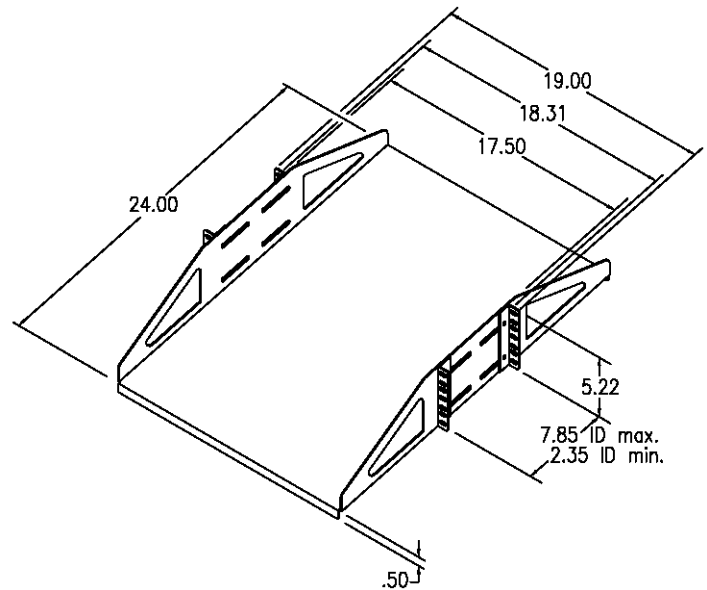

Shelf folds away to 19" x 13" x 1" for storage or carrying.

Finish: Semi-gloss black

D-4458 Fixed Relay Rack Shelf

D-4458 Fixed Relay Rack Shelf is designed to fit 19" open relay racks.

Heavy duty 14-gauge steel construction.

Finish: Cloud white powder coat paint

Catalog Number	A	B
D-4458-20	20.0	11.50
D-4458-24	24.0	13.50
D-4458-30	30.0	16.50

D-4460 Relay Rack Shelf

D-4460 Fixed Relay Rack Shelf is designed to fit 19" open relay racks - adjustable mounting brackets are included.