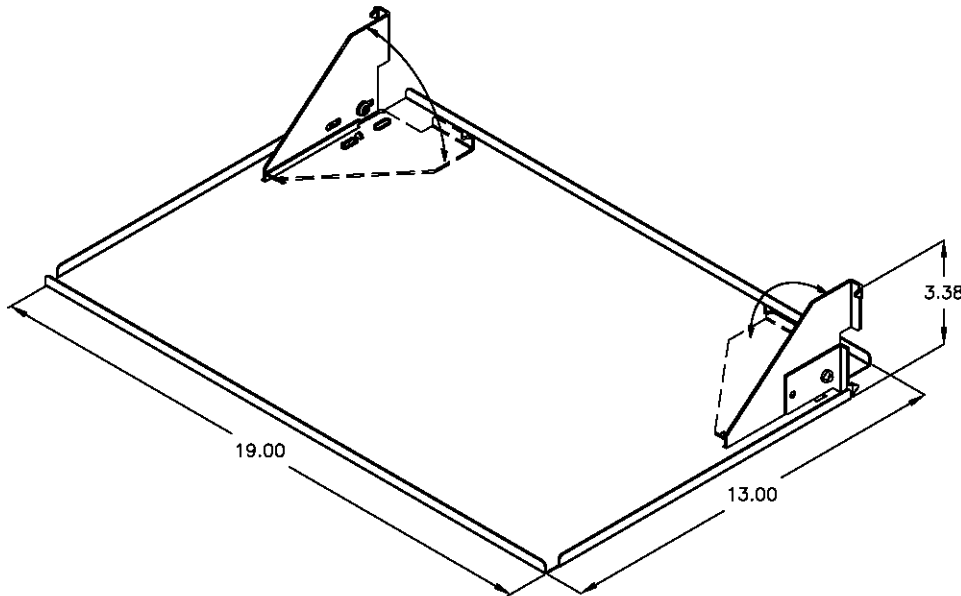

Shelves

D-4457 2U Clip on Rack Shelf

D-4457 Clip on Shelf with black powder coat finish. Shelf is designed to clip on any standard EIA versatile mounting rail.

Can be used as a temporary keyboard, laptop, instrument or tool tray.

Shelf folds away to 19" x 13" x 1" for storage or carrying.

Finish: Semi-gloss black

D-4458 Fixed Relay Rack Shelf

D-4458 Fixed Relay Rack Shelf is designed to fit 19" open relay racks.

Heavy duty 14-gauge steel construction.

Finish: Cloud white powder coat paint

Catalog Number	A	B
D-4458-20	20.0	11.50
D-4458-24	24.0	13.50
D-4458-30	30.0	16.50

D-4460 Relay Rack Shelf

D-4460 Fixed Relay Rack Shelf is designed to fit 19" open relay racks - adjustable mounting brackets are included.

Heavy duty 14-gauge steel construction.

Finish: Cloud white powder coat paint