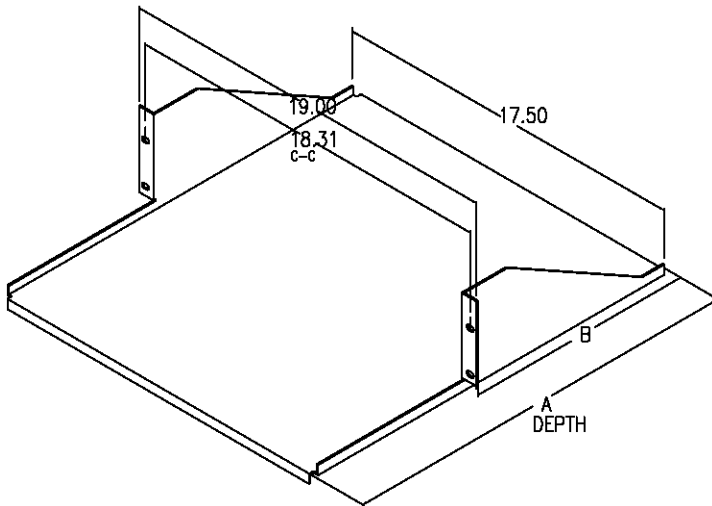

Shelves

D-4457 2U Clip on Rack Shelf

D-4457 Clip on Shelf with black powder coat finish. Shelf is designed to clip on any standard EIA versatile mounting rail.

Can be used as a temporary keyboard, laptop, instrument or tool tray.

Shelf folds away to 19" x 13" x 1" for storage or carrying.

Finish: Semi-gloss black

D-4458 Fixed Relay Rack Shelf

D-4458 Fixed Relay Rack Shelf is designed to fit 19" open relay racks.

Heavy duty 14-gauge steel construction.

Finish: Cloud white powder coat paint

Catalog Number	A	B
D-4458-20	20.0	11.50
D-4458-24	24.0	13.50
D-4458-30	30.0	16.50

D-4460 Relay Rack Shelf

D-4460 Fixed Relay Rack Shelf is designed to fit 19" open relay racks - adjustable mounting brackets are included.