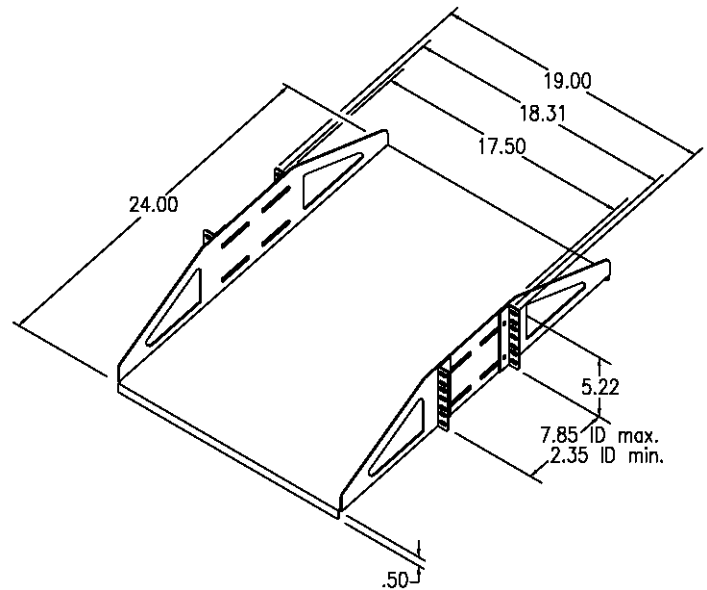

Shelf folds away to 19" x 13" x 1" for storage or carrying.

Finish: Semi-gloss black

D-4458 Fixed Relay Rack Shelf

D-4458 Fixed Relay Rack Shelf is designed to fit 19" open relay racks. Heavy duty 14-gauge steel construction.

Finish: Cloud white powder coat paint

Catalog Number	A	B
D-4458-20	20.0	11.50
D-4458-24	24.0	13.50
D-4458-30	30.0	16.50

D-4460 Relay Rack Shelf

D-4460 Fixed Relay Rack Shelf is designed to fit 19" open relay racks - adjustable mounting brackets are included.