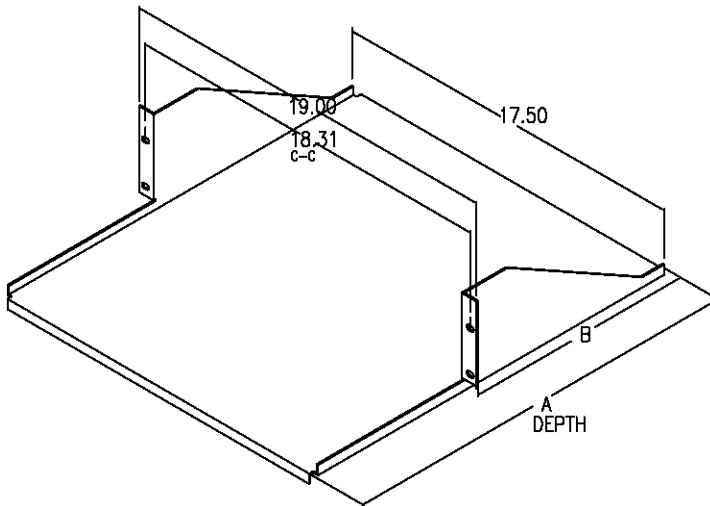

Shelves

D-4457 2U Clip on Rack Shelf

D-4457 Clip on Shelf with black powder coat finish. Shelf is designed to clip on any standard EIA versatile mounting rail.

Can be used as a temporary keyboard, laptop, instrument or tool tray.

Shelf folds away to 19" x 13" x 1" for storage or carrying.

Finish: Semi-gloss black

D-4458 Fixed Relay Rack Shelf

D-4458 Fixed Relay Rack Shelf is designed to fit 19" open relay racks. Heavy duty 14-gauge steel construction.

Finish: Cloud white powder coat paint

Catalog Number	A	B
D-4458-20	20.0	11.50
D-4458-24	24.0	13.50
D-4458-30	30.0	16.50

D-4460 Relay Rack Shelf

D-4460 Fixed Relay Rack Shelf is designed to fit 19" open relay racks - adjustable mounting brackets are included.