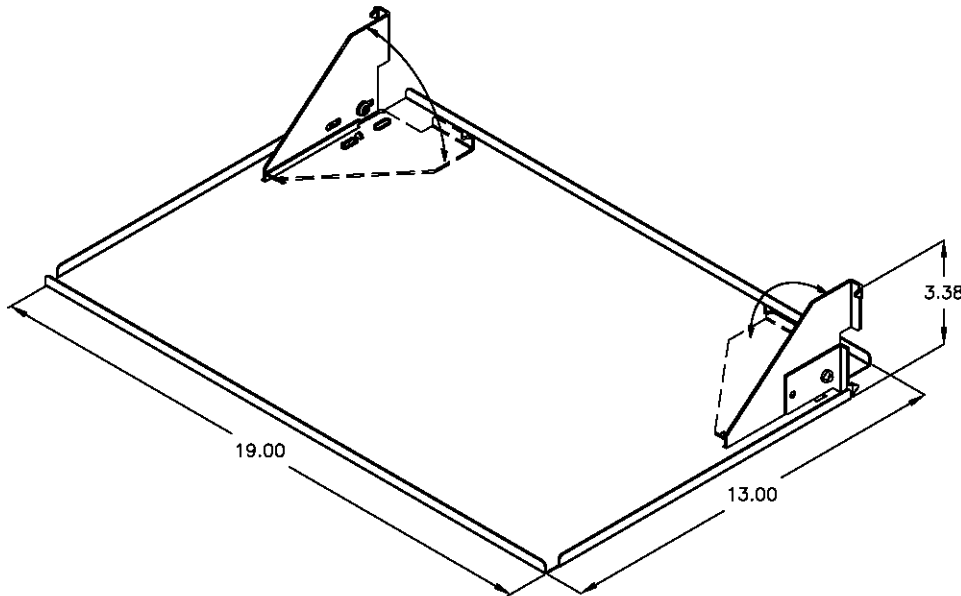

Shelves

D-4457 2U Clip on Rack Shelf

D-4457 Clip on Shelf with black powder coat finish. Shelf is designed to clip on any standard EIA versatile mounting rail.

Can be used as a temporary keyboard, laptop, instrument or tool tray.

Shelf folds away to 19" x 13" x 1" for storage or carrying.

Finish: Semi-gloss black

D-4458 Fixed Relay Rack Shelf

D-4458 Fixed Relay Rack Shelf is designed to fit 19" open relay racks. Heavy duty 14-gauge steel construction.

Finish: Cloud white powder coat paint

Catalog Number	A	B
D-4458-20	20.0	11.50
D-4458-24	24.0	13.50
D-4458-30	30.0	16.50

D-4460 Relay Rack Shelf

D-4460 Fixed Relay Rack Shelf is designed to fit 19" open relay racks - adjustable mounting brackets are included.

Heavy duty 14-gauge steel construction.

Finish: Cloud white powder coat paint