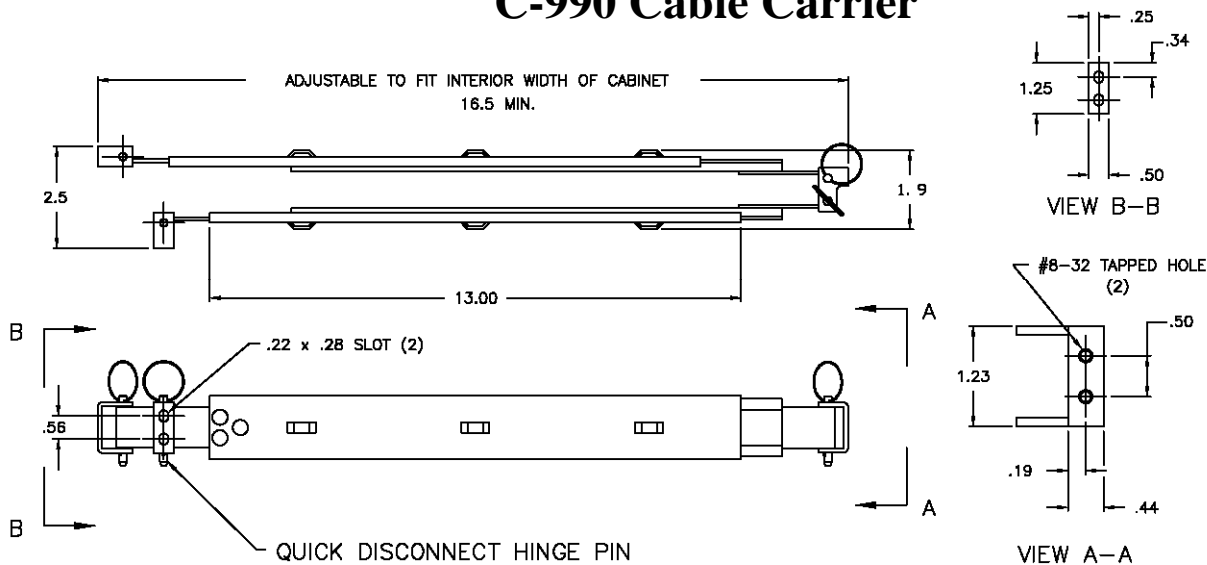

D-329 Cable Carrier

OPEN

Finish: Clear zinc commercial plating
 Material: C.R.S.
 Maximum extension: 30"
 To order, specify D-329

CLOSED

C-990 Cable Carrier

OPEN

Finish: Clear zinc commercial plating
 Material: C.R.S.
 Maximum extension: 30"
 To order, specify D-990