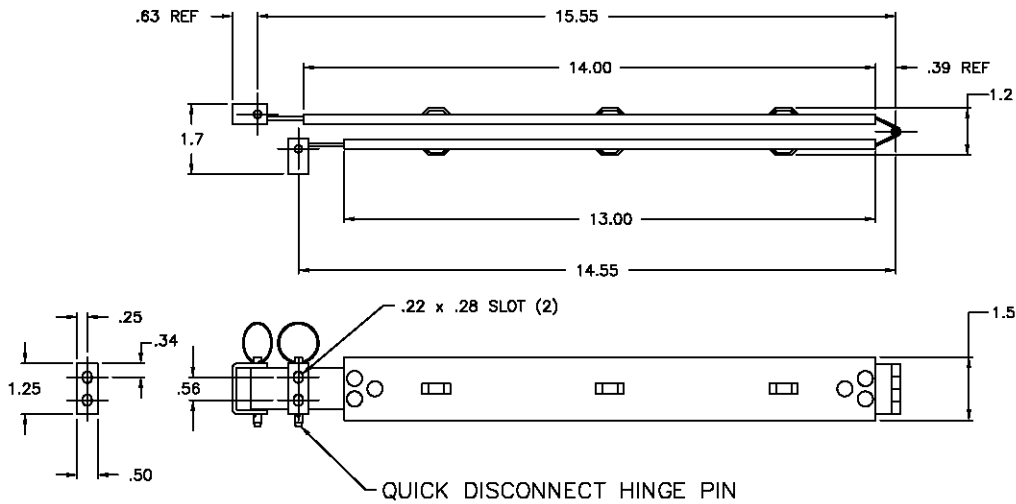

D-329 Cable Carrier

OPEN

Finish: Clear zinc commercial plating
 Material: C.R.S.
 Maximum extension: 30"
 To order, specify D-329

CLOSED

C-990 Cable Carrier

OPEN

Finish: Clear zinc commercial plating
 Material: C.R.S.
 Maximum extension: 30"
 To order, specify D-990