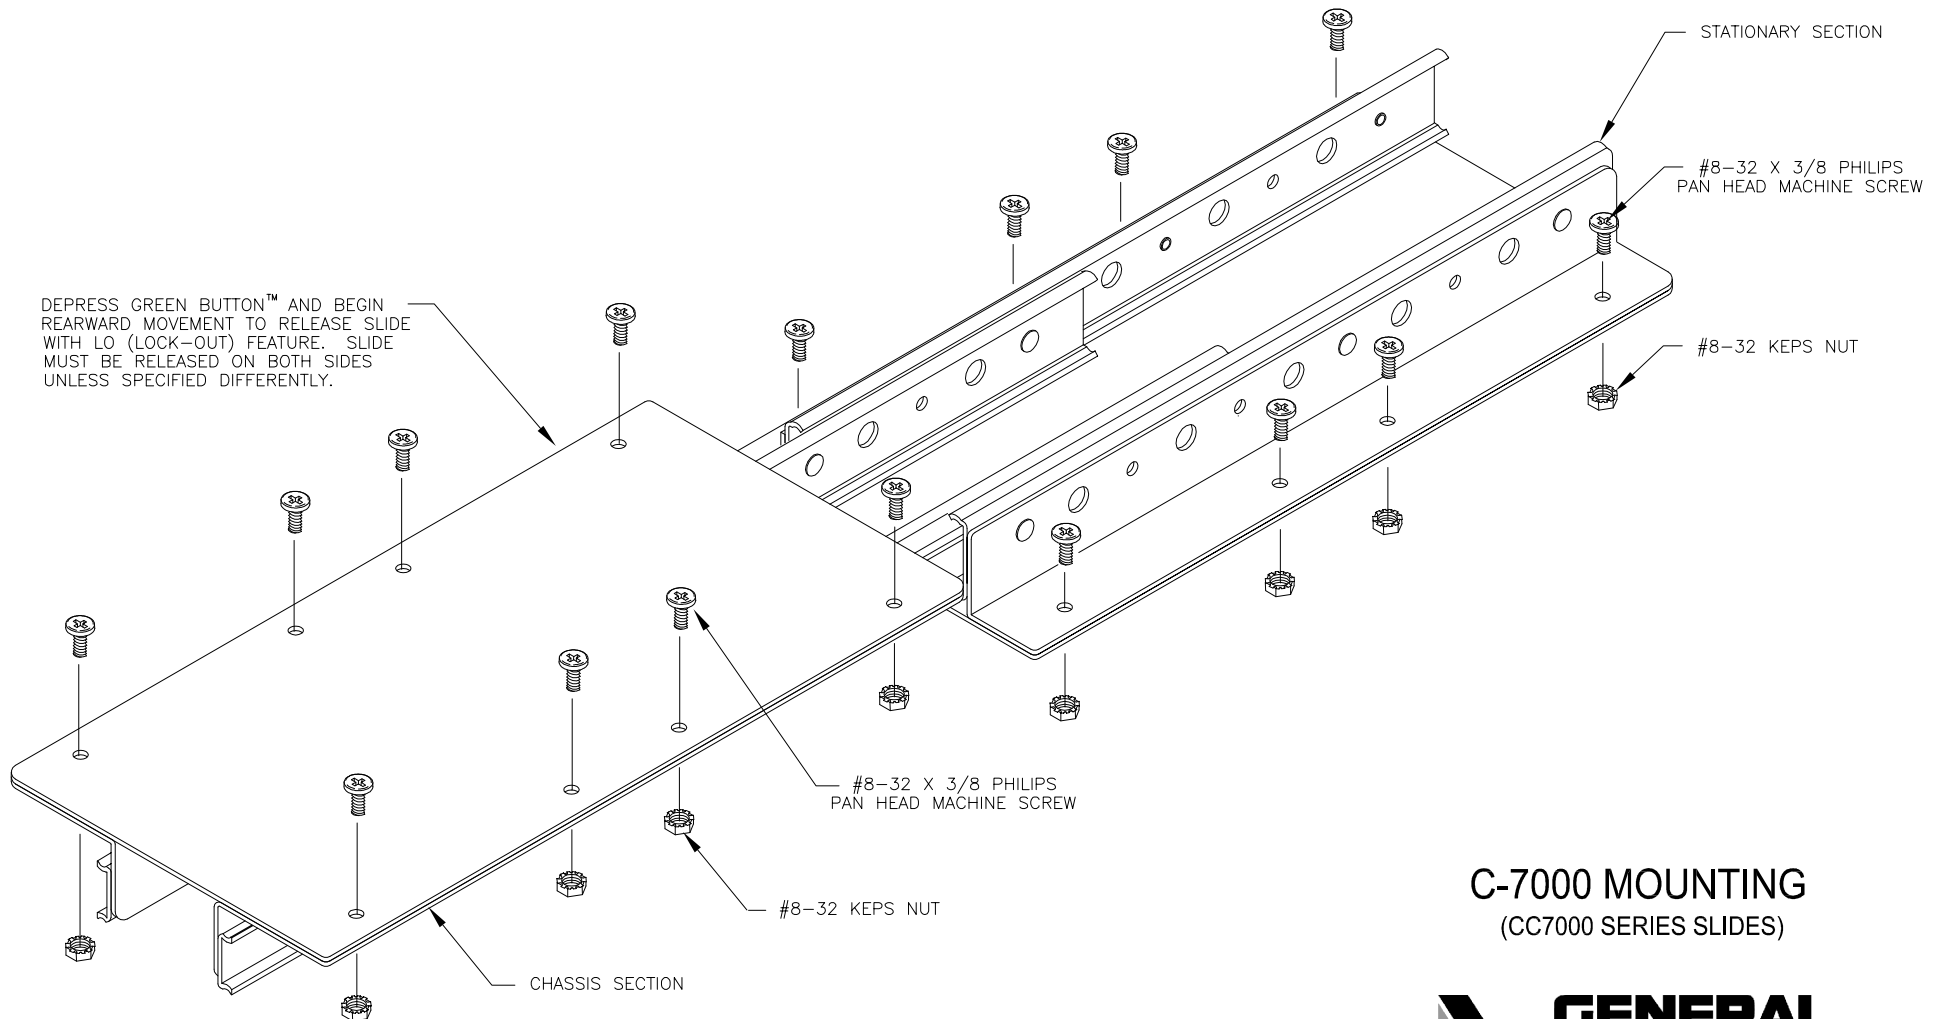

NOTES:

1. SLIDE IS DESIGNED FOR HORIZONTAL (PARALLEL TO FLOOR) TRAVEL ONLY.

C-7000 MOUNTING
(CC7000 SERIES SLIDES)

CHASSIS TRAK® Telescoping Slides

www.generaldevices.com

If you have questions please call 317-897-7000
or send e-mail to sales@generaldevices.com

SLIDE DOES NOT DISCONNECT