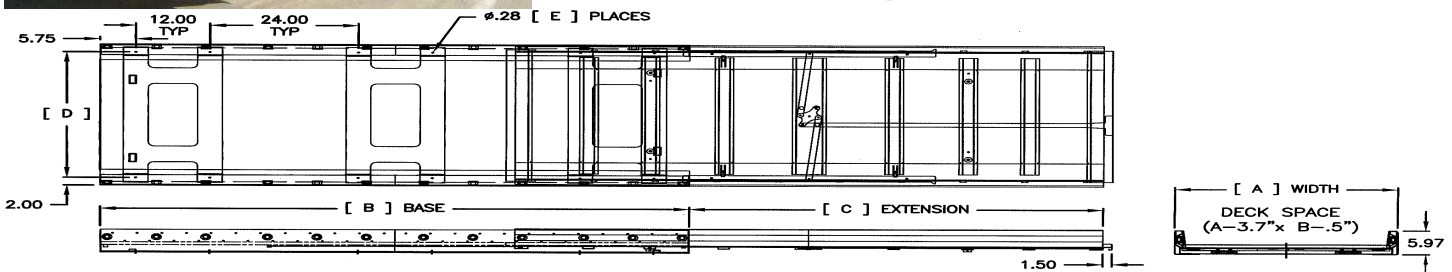

**1-Way Travel Extendable  
Equipment Shelves and Battery Trays**

Rugged and Dependable — General Devices Equipment Shelves are constructed with a steel base, angular rollers for increased stability, and a removable plywood deck. One-way travel Battery Trays offer the user the ability to move and extend equipment or batteries and heavy loads approximately 3/4 out of one side. Equipment Shelves feature a lock-in/lock-out release handle and are a great choice for mobile installations such as, Recreational and Bus Transport Vehicles, Utility and Service Work Truck and Equipment Vehicles, and Fire/Emergency Vehicles.

PART NUMBER	[ A ]	[ B ]	[ C ]	[ D ]	[ E ]
<b>2FT SLIDE ASSY</b>					
CC5801-00-2436	24.00	36.00	25.20	20.00	4
CC5801-00-2448	24.00	48.00	33.60	20.00	8
<b>3FT SLIDE ASSY</b>					
CC5801-00-3648	36.00	48.00	33.60	32.00	4
CC5801-00-3660	36.00	60.00	42.00	32.00	8
CC5801-00-3672	36.00	72.00	50.40	32.00	12
CC5801-00-3684	36.00	84.00	56.00	32.00	12
CC5801-00-3696	36.00	96.00	67.20	32.00	12