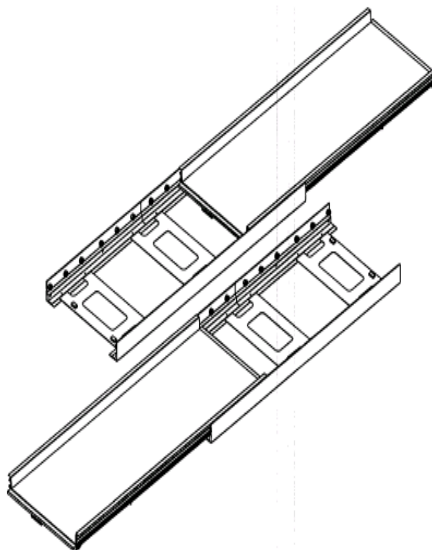

PART NUMBER	[ A ]	[ B ]	[ C ]	[ D ]	[ E ]
<b>4FT SLIDE ASSY</b>					
CC5801-00-4848	48.00	48.00	33.60	44.00	8
CC5801-00-4860	48.00	60.00	42.00	44.00	8
CC5801-00-4872	48.00	72.00	50.40	44.00	12
CC5801-00-4884	48.00	84.00	56.00	44.00	12
CC5801-00-4896	48.00	96.00	67.20	44.00	12
<b>5FT SLIDE ASSY</b>					
CC5801-00-6060	60.00	60.00	42.00	56.00	8
CC5801-00-6072	60.00	72.00	50.40	56.00	12
CC5801-00-6084	60.00	84.00	56.00	56.00	12
CC5801-00-6096	60.00	96.00	67.20	56.00	12

**2 – Way Travel Sliding  
Cargo Support Trays**

Rugged and Dependable — General Devices Cargo Bay Sliding Trays are constructed with a steel base, angular rollers for increased stability, and a removable plywood deck. Two-way travel Cargo Support Trays offer the user the ability to move and extend equipment and heavy loads out either side of a vehicle. Cargo Bay Sliding Trays feature a lock-in/lock-out release handle and are a great choice for mobile installations such as, Recreational Vehicles, Bus Transport Vehicles, and Utility Vehicles.