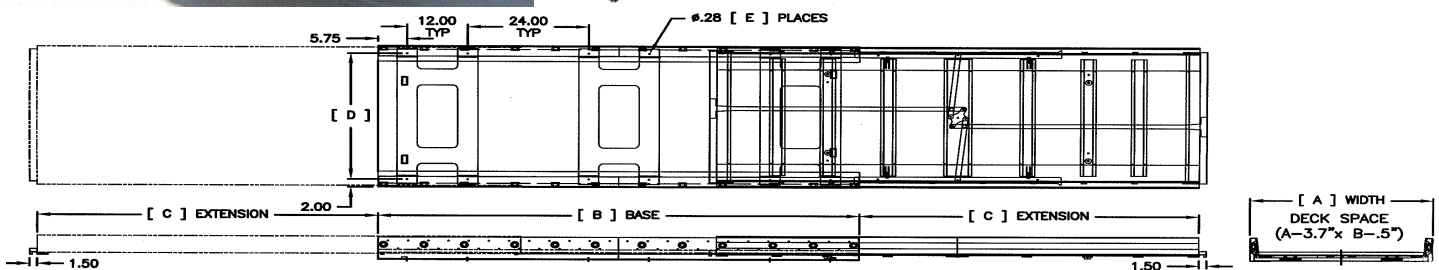

PART NUMBER	[A]	[B]	[C]	[D]	[E]
2FT SLIDE ASSY					
CC5802-00-2436	24.00	36.00	25.20	20.00	4
CC5802-00-2448	24.00	48.00	33.60	20.00	8
3FT SLIDE ASSY					
CC5802-00-3648	36.00	48.00	33.60	32.00	4
CC5802-00-3660	36.00	60.00	42.00	32.00	8
CC5802-00-3672	36.00	72.00	50.40	32.00	12
CC5802-00-3684	36.00	84.00	56.00	32.00	12
CC5802-00-3696	36.00	96.00	67.20	32.00	12

PART NUMBER	[A]	[B]	[C]	[D]	[E]
4FT SLIDE ASSY					
CC5802-00-4848	48.00	48.00	33.60	44.00	8
CC5802-00-4860	48.00	60.00	42.00	44.00	8
CC5802-00-4872	48.00	72.00	50.40	44.00	12
CC5802-00-4884	48.00	84.00	56.00	44.00	12
CC5802-00-4896	48.00	96.00	67.20	44.00	12
5FT SLIDE ASSY					
CC5802-00-6060	60.00	60.00	42.00	56.00	8
CC5802-00-6072	60.00	72.00	50.40	56.00	12
CC5802-00-6084	60.00	84.00	56.00	56.00	12
CC5802-00-6096	60.00	96.00	67.20	56.00	12

Call General Devices Co., Inc. Today

(317) 897-7000 • Fax (317) 898-2917

1410 South Post Road, Indianapolis, Indiana 46239

ISO 9001:2008 Registered

www.generaldevices.com