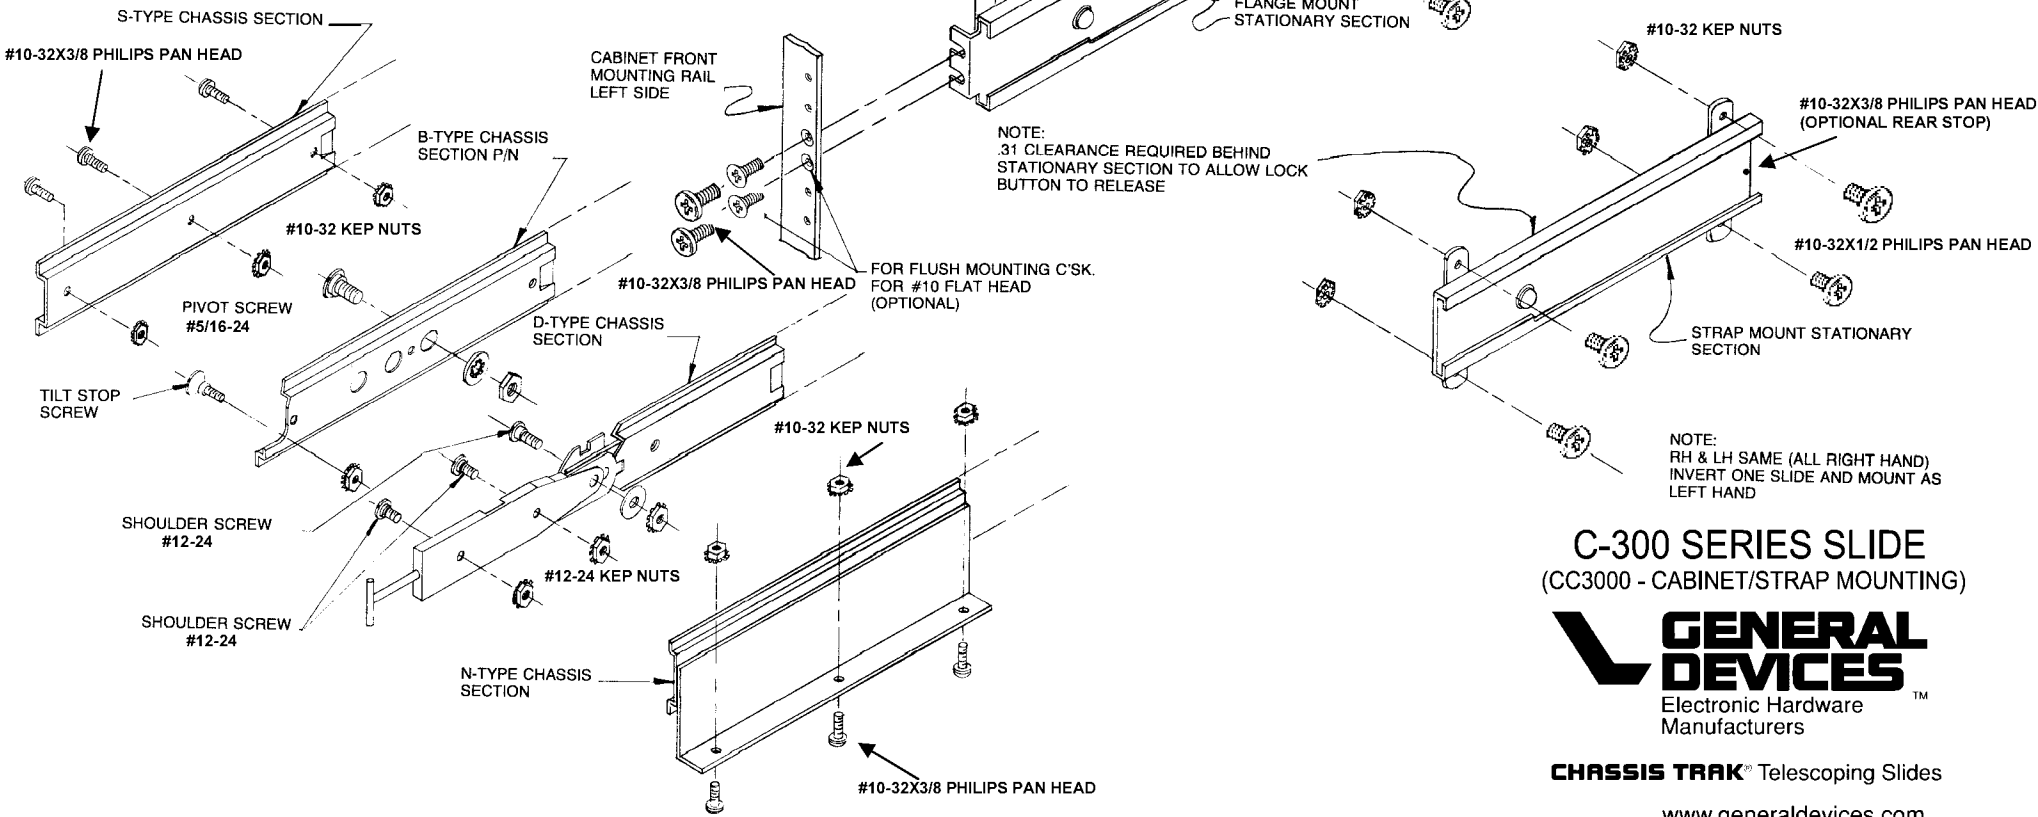

MODEL C-300	MODEL C-300-RC	
 C-300-S-1XX 2 OPEN SLOTS	 C-300-S-1XX-RC 1 OPEN SLOT	 C-300-S-1XX-RC-3S 3 OPEN SLOTS
 C-300-S-4XX 2 CLOSED SLOTS	 C-300-S-4XX-RC 1 CLOSED SLOT	 C-300-S-4XX-RC-3S 3 CLOSED SLOTS
 RECOMMENDED MOUNTING FOR 2-SLOT STYLE (C-300)	 RECOMMENDED MOUNTING FOR 1-SLOT/3-SLOT STYLE (C-300-RC)	

C-300 SERIES SLIDE
 (CC3000 - CABINET/STRAP MOUNTING)

CHASSIS TRAK® Telescoping Slides

www.generaldevices.com

If you have questions please call 317-897-7000
 or send e-mail to sales@generaldevices.com