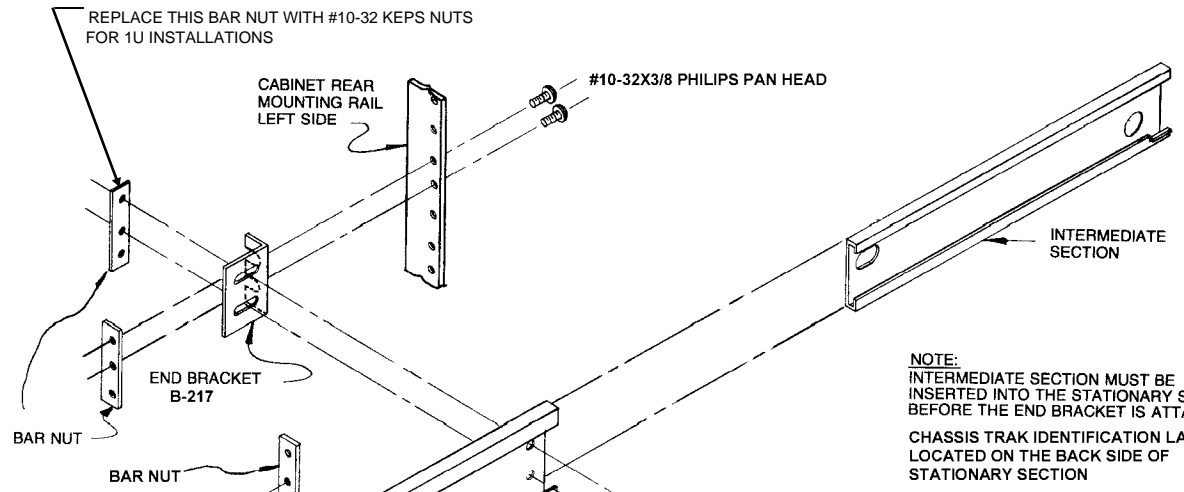

MODEL C-300	MODEL C-300-RC	
 C-300-S-1XX 2 OPEN SLOTS	 C-300-S-1XX-RC 1 OPEN SLOT	 C-300-S-1XX-RC-3S 3 OPEN SLOTS
 C-300-S-4XX 2 CLOSED SLOTS	 C-300-S-4XX-RC 1 CLOSED SLOT	 C-300-S-4XX-RC-3S 3 CLOSED SLOTS
 RECOMMENDED MOUNTING FOR 2-SLOT STYLE (C-300)	 RECOMMENDED MOUNTING FOR 1-SLOT/3-SLOT STYLE (C-300-RC)	

C-300 SERIES SLIDE
 (CC3000 - CABINET/STRAP MOUNTING)

CHASSIS TRAK® Telescoping Slides

www.generaldevices.com

If you have questions please call 317-897-7000
 or send e-mail to sales@generaldevices.com