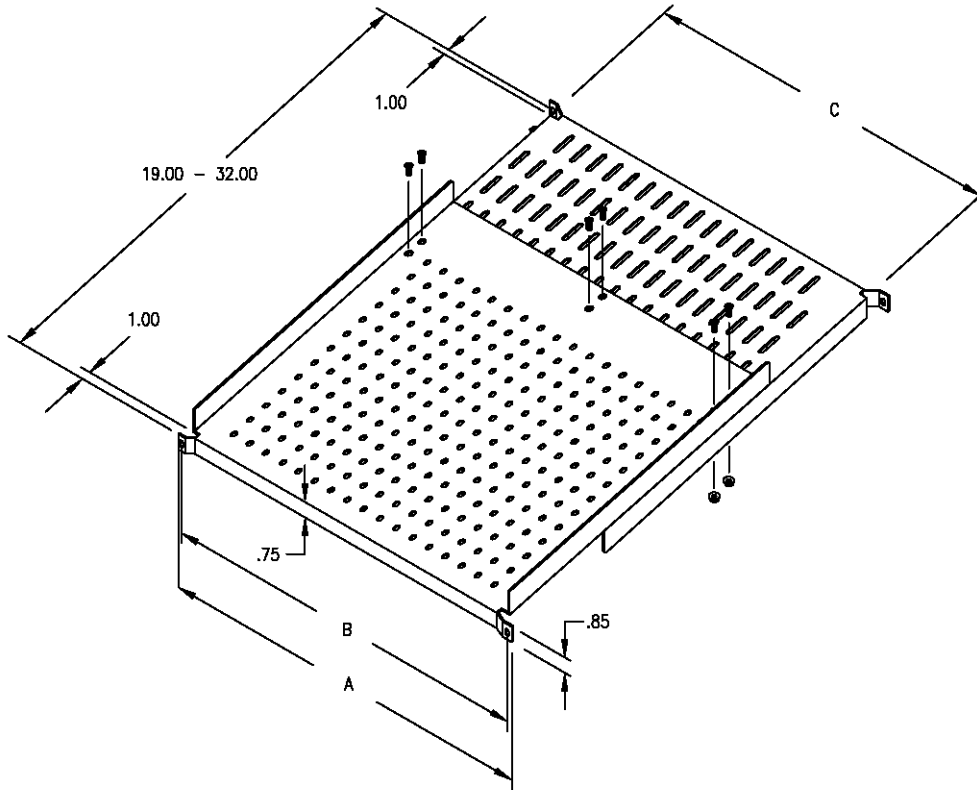

Fixed Shelves

D-4451 Adjustable Fixed Shelf

Adjustable fixed shelf is ideal for installing equipment that cannot be rack mounted.

Adjusts to multiple mounting depths from 19" - 32".

Perforated for additional cooling.

Sturdy 14-gauge steel construction. 75-lb. capacity.

Fits 19" panel width.

Finish: Semi-gloss black

D-6064 Fixed Shelf

CATALOG NUMBER	A	B	C	D (Depth)	E
D-6064-19x18	19.06	18.31	17.88	17.94	16.81
D-6064-19x20	19.06	18.31	17.88	19.94	18.81
D-6064-19x22	19.06	18.31	17.88	21.94	20.81
D-6064-19x24	19.06	18.31	17.88	23.94	22.81
D-6064-19x26	19.06	18.31	17.88	25.94	24.81
D-6064-19x28	19.06	18.31	17.88	27.94	26.81

*24 and 30 inch panel width versions available.
Contact factory for more information.

Finish: Semi-gloss black.
Mounting hardware included.
Material: 14-gauge C.R.S. (.074").
Contact factory for optional perforated ventilation